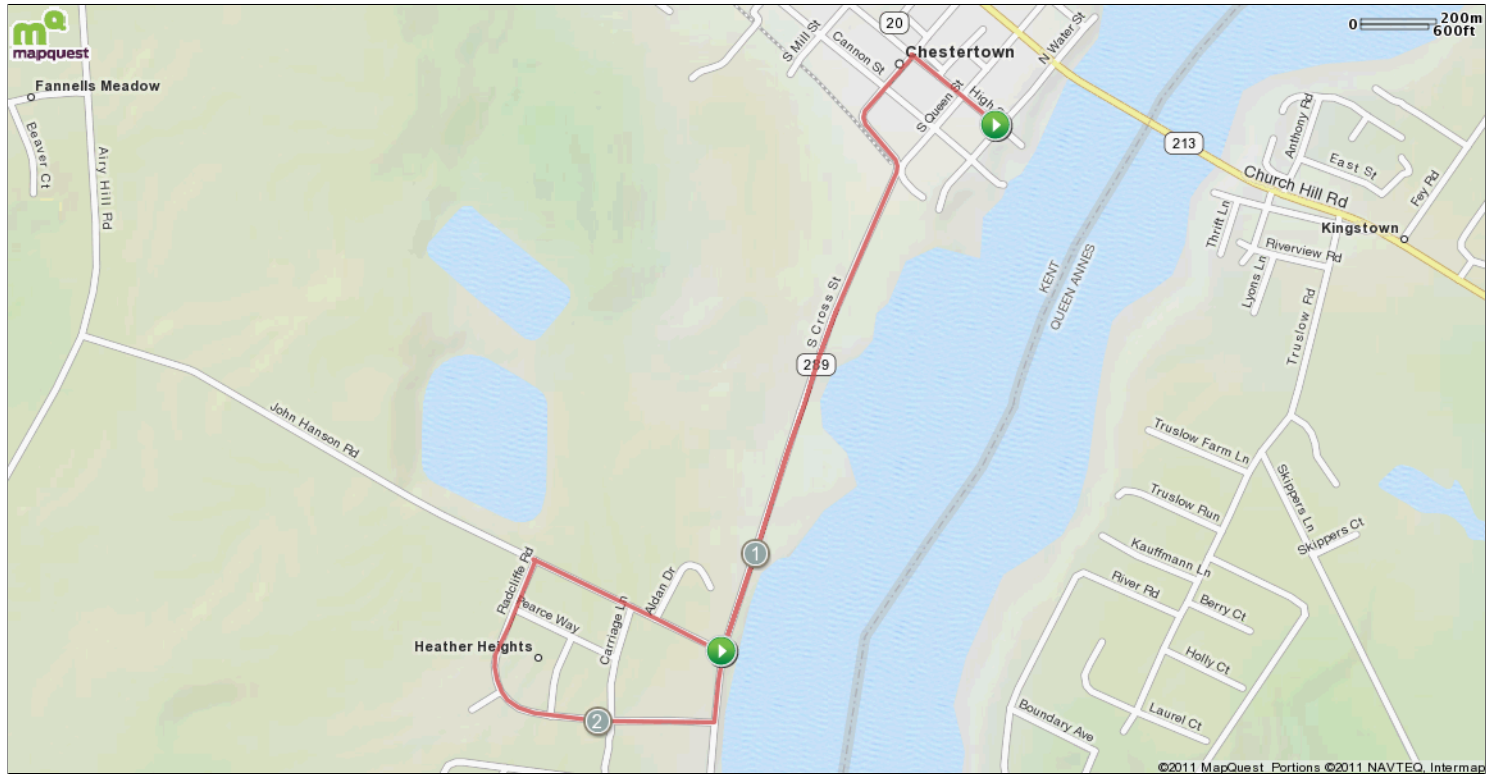

Chestertown 2011 5K

Starts In Chestertown, Maryland

3.12 miles

Description

Chestertown 2011 5K

Starts In Chestertown, Maryland

Notes		
AT	FOR	NOTES
START	957ft	Head northwest on High St toward N Queen St
0.18 mi.	22ft	Head southeast on High St toward S Cross St
0.19 mi.	635ft	Turn right at S Cross St
0.31 mi.	767ft	Head south on S Cross St
0.45 mi.	2398ft	Head southwest on MD-289 S/ S Cross St Continue to follow MD-289 S
0.91 mi.	1926ft	Head south on MD-289 S/ Quaker Neck Rd
1.27 mi.	48ft	Turn right at John Hanson Rd
This segment shows 1.28 mi. (6,753 ft.) of your route.		

Notes		
AT	FOR	NOTES
1.28 mi.	1773ft	Head west on John Hanson Rd toward Aldan Dr
1.61 mi.	23ft	Head southeast on John Hanson Rd toward Radcliffe Rd
1.62 mi.	1669ft	Turn right at Radcliffe Rd
1.94 mi.	1453ft	Head east on Radcliffe Rd toward Whitworth Ct
2.21 mi.		Head north on MD-289 N/ Quaker Neck Rd toward John Hanson Rd Continue to follow MD-289 N
This segment shows 1.66 mi. (8,746 ft.) of your route.		